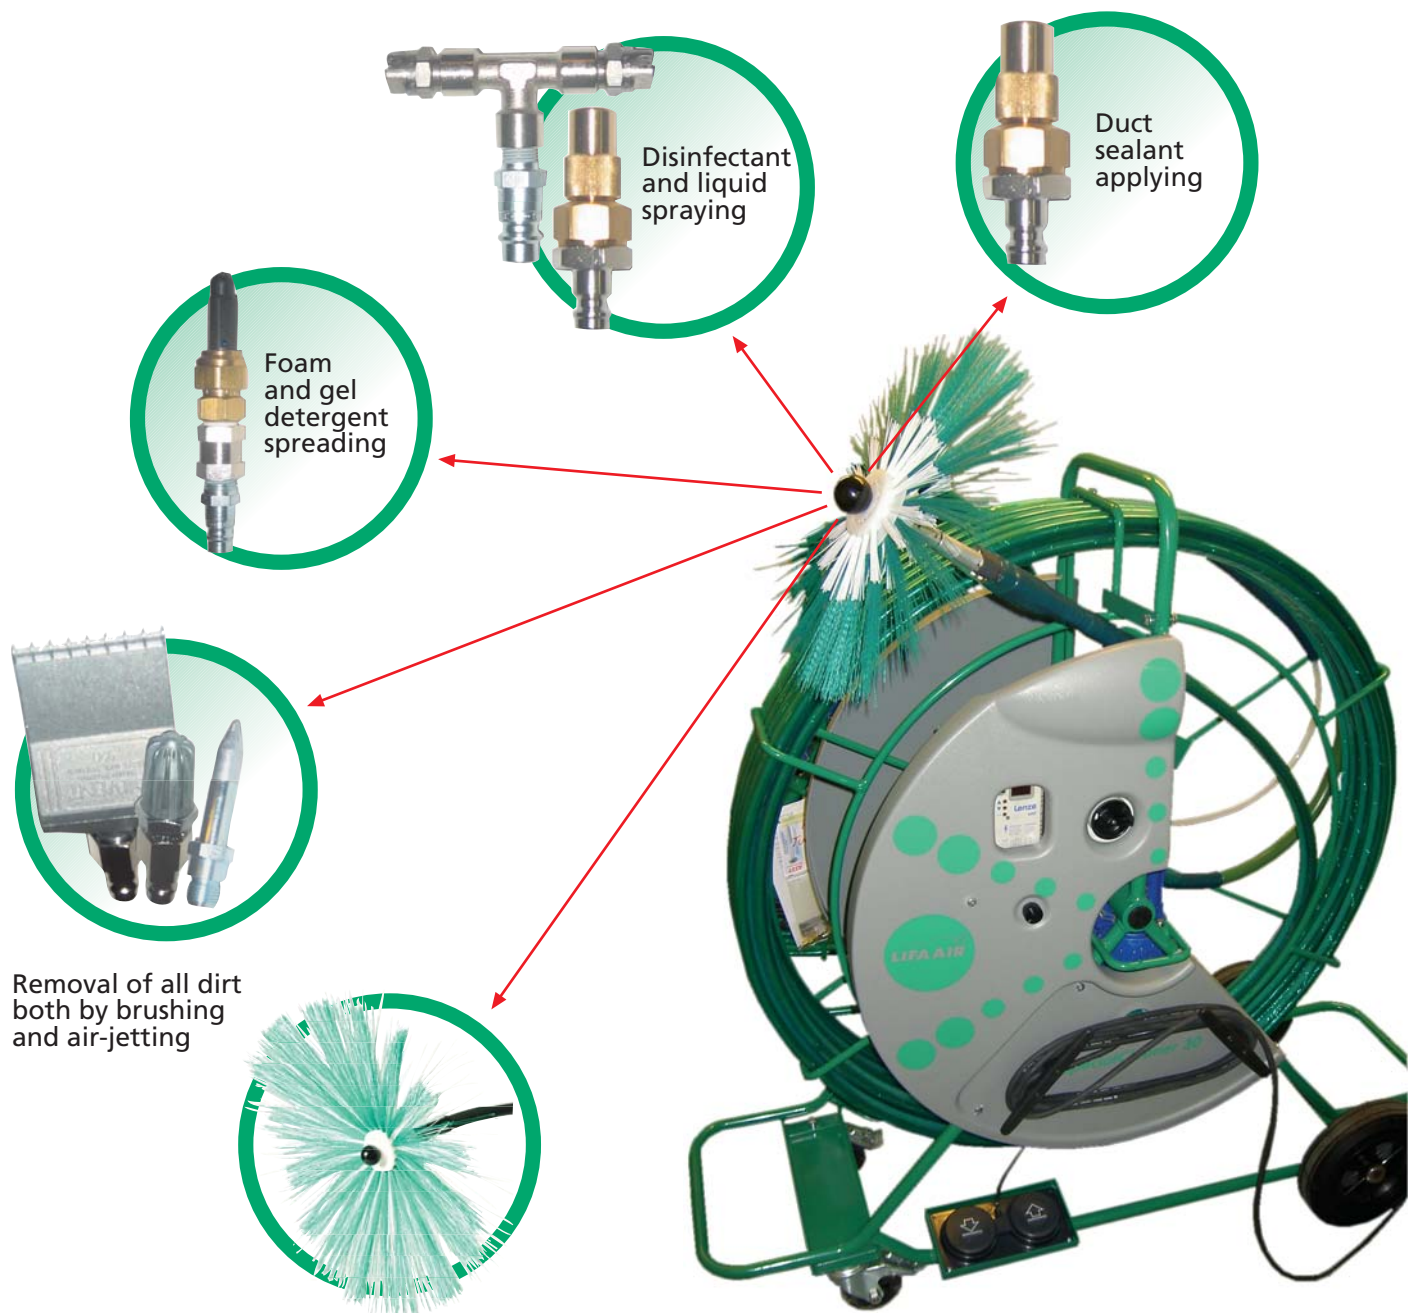

Solutions for Indoor Air Quality

The number one professional choice for cleaning medium-sized, 200 - 700 mm (8" - 28") ducts

SpecialCleaner 25 Multi

Solution for problems formerly thought impossible:

Electric-powered multi-use machine. Superior cleaning range + capable for every need.

Most powerful and efficient: